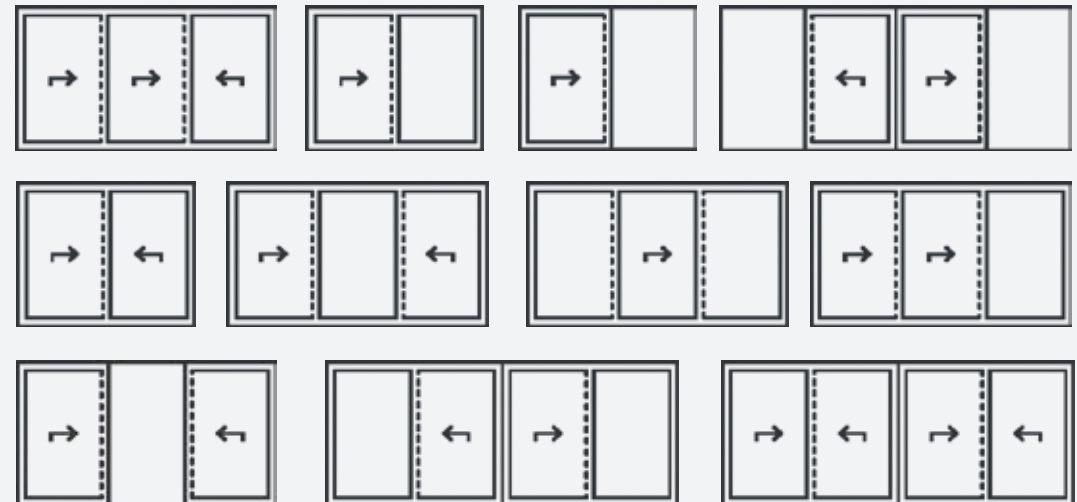

Expansion Types and Configurations