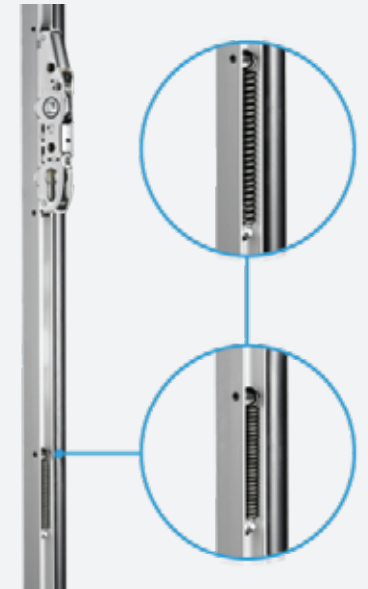

Even Less Operating Force

A preassembled, ready-to-install damper unit is available as a comfort gear for these two locking types. A special spring hidden in the comfort gear uses the weight of the sash to reduce the torque and lift the sash even more easily.